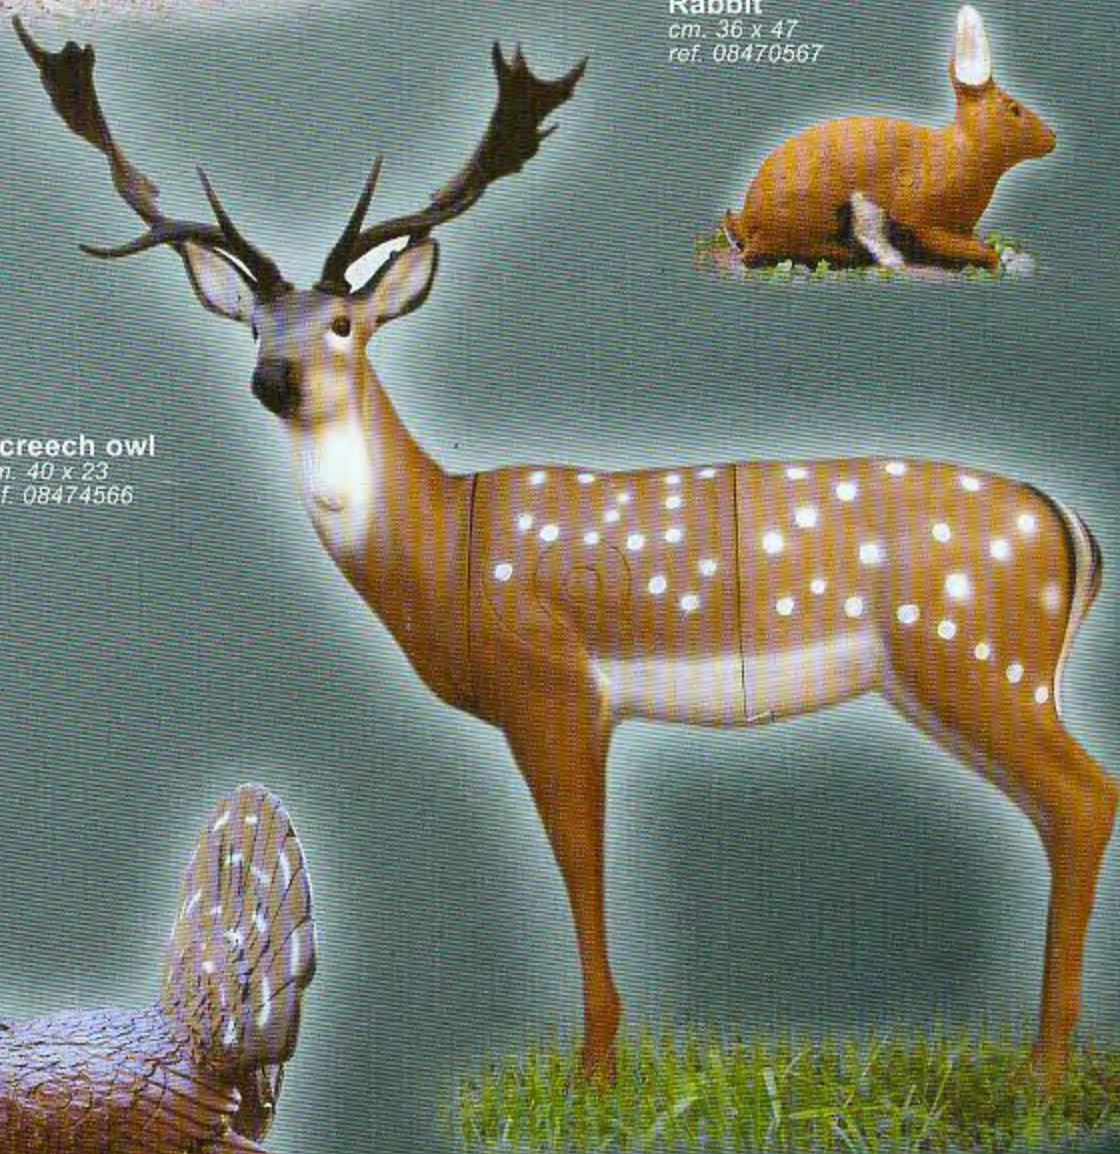

Wild boar

cm. 62 x 110
ref. 08470571

White wolf

cm. 70 x 123
ref. 08475555

Roe deer

cm. 66 x 87
ref. 08470572

Walking fox

cm. 52 x 75
ref. 08473344

cm. 52 x 72
ref. 08478888

Beaver

cm. 35 x 70
ref. 08470595

Lynx

cm. 60 x 85
ref. 08470578

Wolf
cm. 70 x 123
ref. 08470124

Blackcock
cm. 58 x 54
ref. 08470576

Rabbit
cm. 36 x 47
ref. 08470567

Screech owl
cm. 40 x 23
ref. 08474566

Woodgrouse
cm. 66 x 64
ref. 08475522

Fallow deer
cm. 90 x 140
ref. 08470577

SRT® TARGETS

Polar bear
cm. 110 x 100
ref. 08470002

Raccoon
cm. 45 x 44
ref. 08470568

Mufloon
cm. 86 x 90
ref. 08470579

White hare
cm. 77 x 30
ref. 08474444

Screech owl
cm. 40 x 23
ref. 08477894

Wildcat
cm. 28 x 60
ref. 08470125

Javelina
cm. 45 x 84
ref. 08470574

White fox
cm. 60 x 55
ref. 08479999

Hare
cm. 77 x 30
ref. 08477896