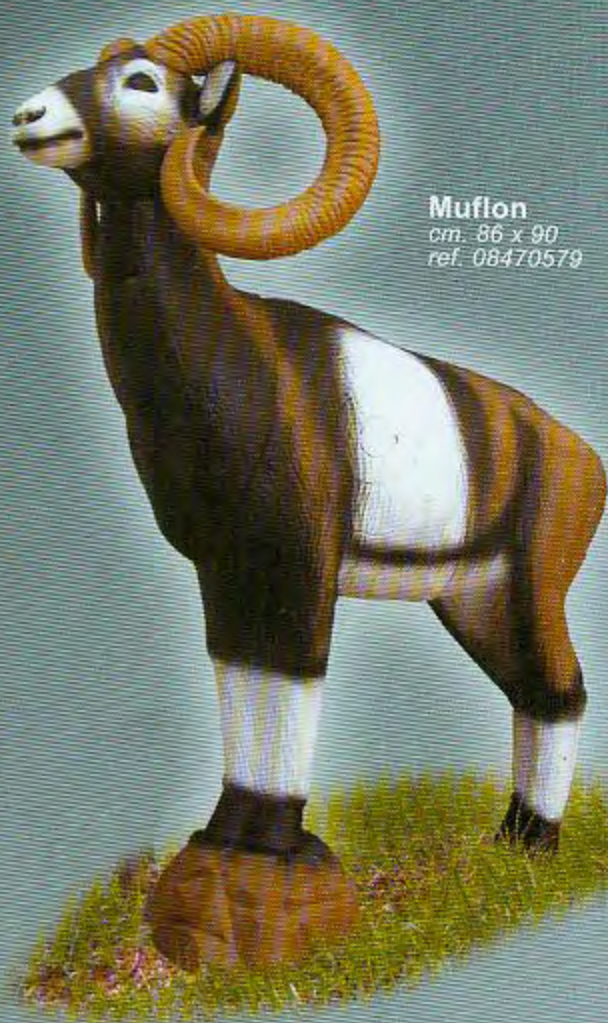

Screech owl
cm. 40 x 23
ref. 08474566

Woodgrouse
cm. 66 x 64
ref. 08475522

Fallow deer
cm. 90 x 140
ref. 08470577

SRT® TARGETS

Polar bear
cm. 110 x 100
ref. 08470002

Raccoon
cm. 45 x 44
ref. 08470568

Mufloon
cm. 86 x 90
ref. 08470579

White hare
cm. 77 x 30
ref. 08474444

Screech owl
cm. 40 x 23
ref. 08477894

Wildcat
cm. 28 x 60
ref. 08470125

Javelina
cm. 45 x 84
ref. 08470574

White fox
cm. 60 x 55
ref. 08479999

Hare
cm. 77 x 30
ref. 08477896