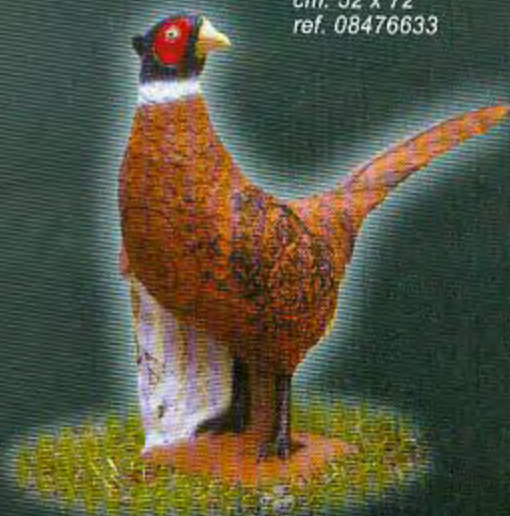

Chamois summer color
cm. 86 x 90
ref. 08476666

Pheasant
cm. 52 x 72
ref. 08476633