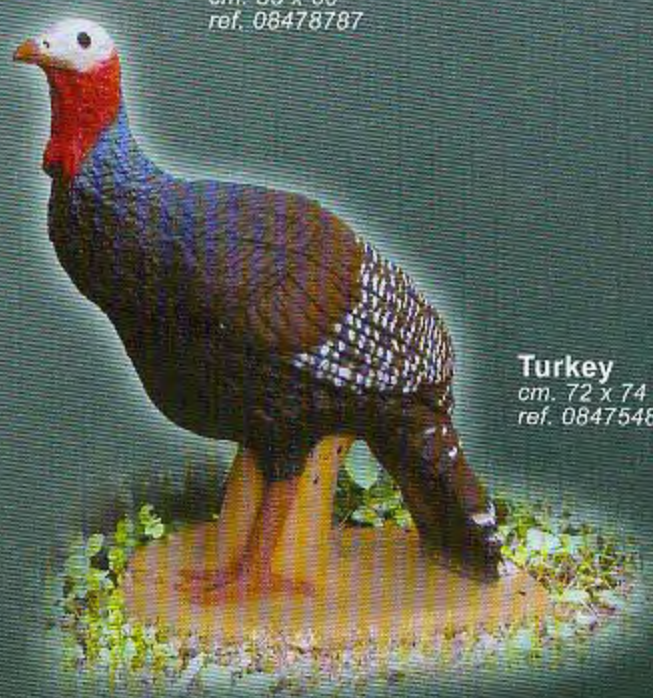

White hare
cm. 77 x 30
ref. 08474444

Screech owl
cm. 40 x 23
ref. 08477894

Wildcat
cm. 28 x 60
ref. 08470125

Javelina
cm. 45 x 84
ref. 08470574

White fox
cm. 60 x 55
ref. 08479999

Hare
cm. 77 x 30
ref. 08477896

Chamois summer color
cm. 86 x 90
ref. 08476666

Pheasant
cm. 52 x 72
ref. 08476633

Red elk
cm. 115 x 175
ref. 08740890

Personal trainer
cm. 40 x 40
ref. 08481234

Otter
cm. 35 x 60
ref. 08478787

Turkey
cm. 72 x 74
ref. 08475487