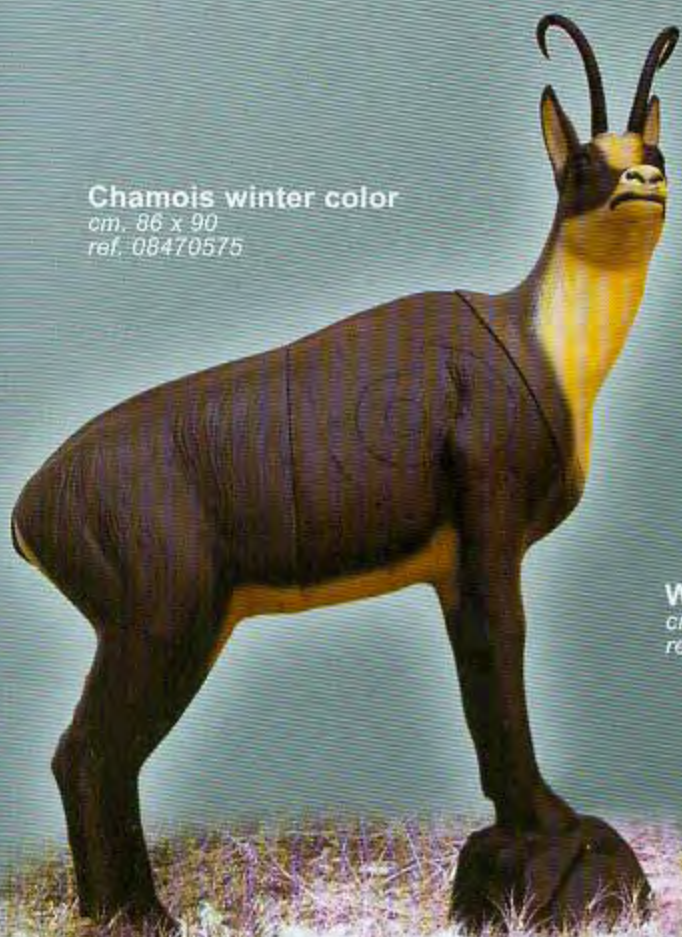

SRT®

SRT® TARGETS

WWW.srt-targets.com
3D and Targets Made in Italy

SRT® TARGETS

Bedded fallow deer

cm. 62 x 110
ref. 08470001

Wolverine

cm. 60 x 85
ref. 08479393

Capra ibex

cm. 90 x 97
ref. 08477474

Marmot

cm. 59 x 29
ref. 08470573

Fox

cm. 60 x 55
ref. 08470594

Chamois winter color

cm. 86 x 90
ref. 08470575

Wild boar

cm. 62 x 110
ref. 08470571

White wolf

cm. 70 x 123
ref. 08475555

Roe deer

cm. 66 x 87
ref. 08470572

Walking fox

cm. 52 x 75
ref. 08473344