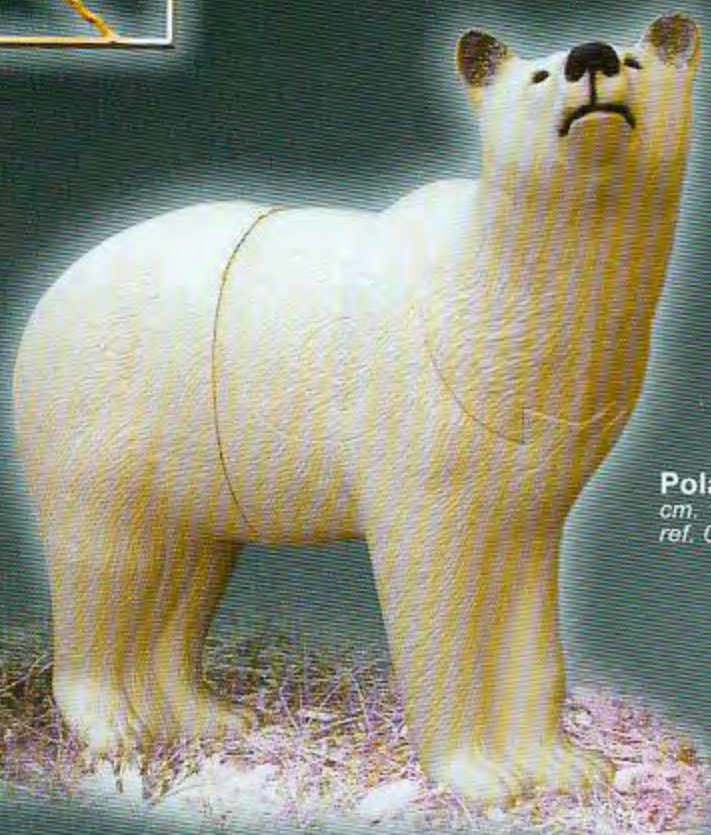

Screech owl
cm. 40 x 23
ref. 08474566

Woodgrouse
cm. 66 x 64
ref. 08475522

Fallow deer
cm. 90 x 140
ref. 08470577

SRT® TARGETS

Polar bear
cm. 110 x 100
ref. 08470002

Raccoon
cm. 45 x 44
ref. 08470568

Mufloon
cm. 86 x 90
ref. 08470579

White hare
cm. 77 x 30
ref. 08474444

Screech owl
cm. 40 x 23
ref. 08477894

Wildcat
cm. 28 x 60
ref. 08470125

Javelina
cm. 45 x 84
ref. 08470574

White fox
cm. 60 x 55
ref. 08479999

Hare
cm. 77 x 30
ref. 08477896