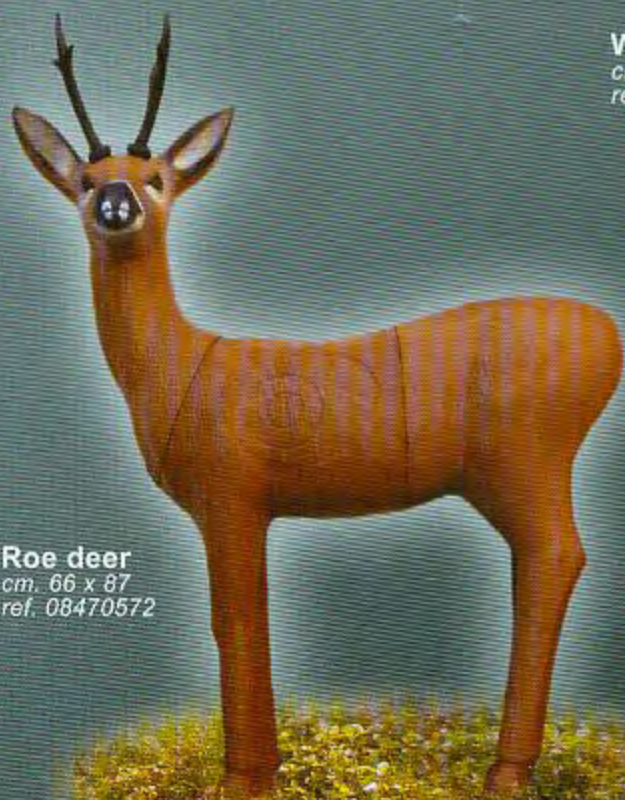

SRT®

SRT® TARGETS

WWW.srt-targets.com
3D and Targets Made in Italy

SRT® TARGETS

Bedded fallow deer

cm. 62 x 110
ref. 08470001

Wolverine

cm. 60 x 85
ref. 08479393

Wild boar

cm. 62 x 110
ref. 08470571

White wolf

cm. 70 x 123
ref. 08475555

Roe deer

cm. 66 x 87
ref. 08470572

Walking fox

cm. 52 x 75
ref. 08473344

SRT® TARGETS

Badger

cm. 40 x 85
ref. 08476565

Owl

cm. 73 x 35
ref. 08470123

Brown bear

cm. 100 x 110
ref. 08470570

Dark pheasant

White hare
cm. 77 x 30
ref. 08474444

Screech owl
cm. 40 x 23
ref. 08477894

Wildcat
cm. 28 x 60
ref. 08470125

Javelina
cm. 45 x 84
ref. 08470574

White fox
cm. 60 x 55
ref. 08479999

Hare
cm. 77 x 30
ref. 08477896